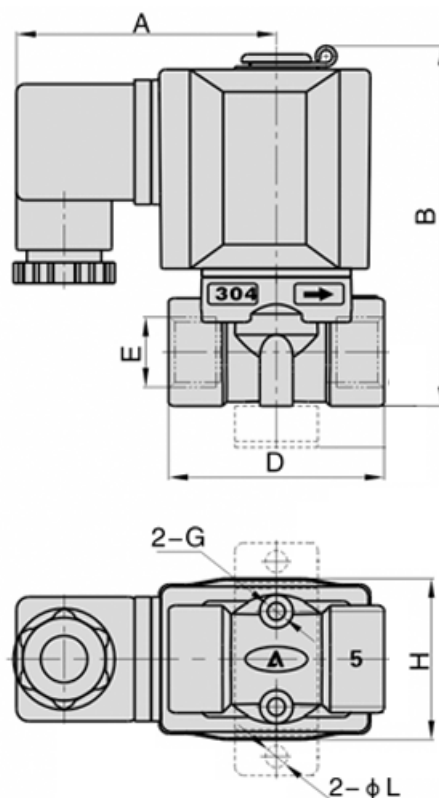

Data Sheet

Article number: 582W05010BG

Description: Fluid ventil - 2/2 NC, D22W05010B - DC24VG
port 3/8" - Lysning 5,0 direkte styret, messing

Measures

A = 62,7

B = 87.0

D = 52

E = G 3/8"

H = 39.0